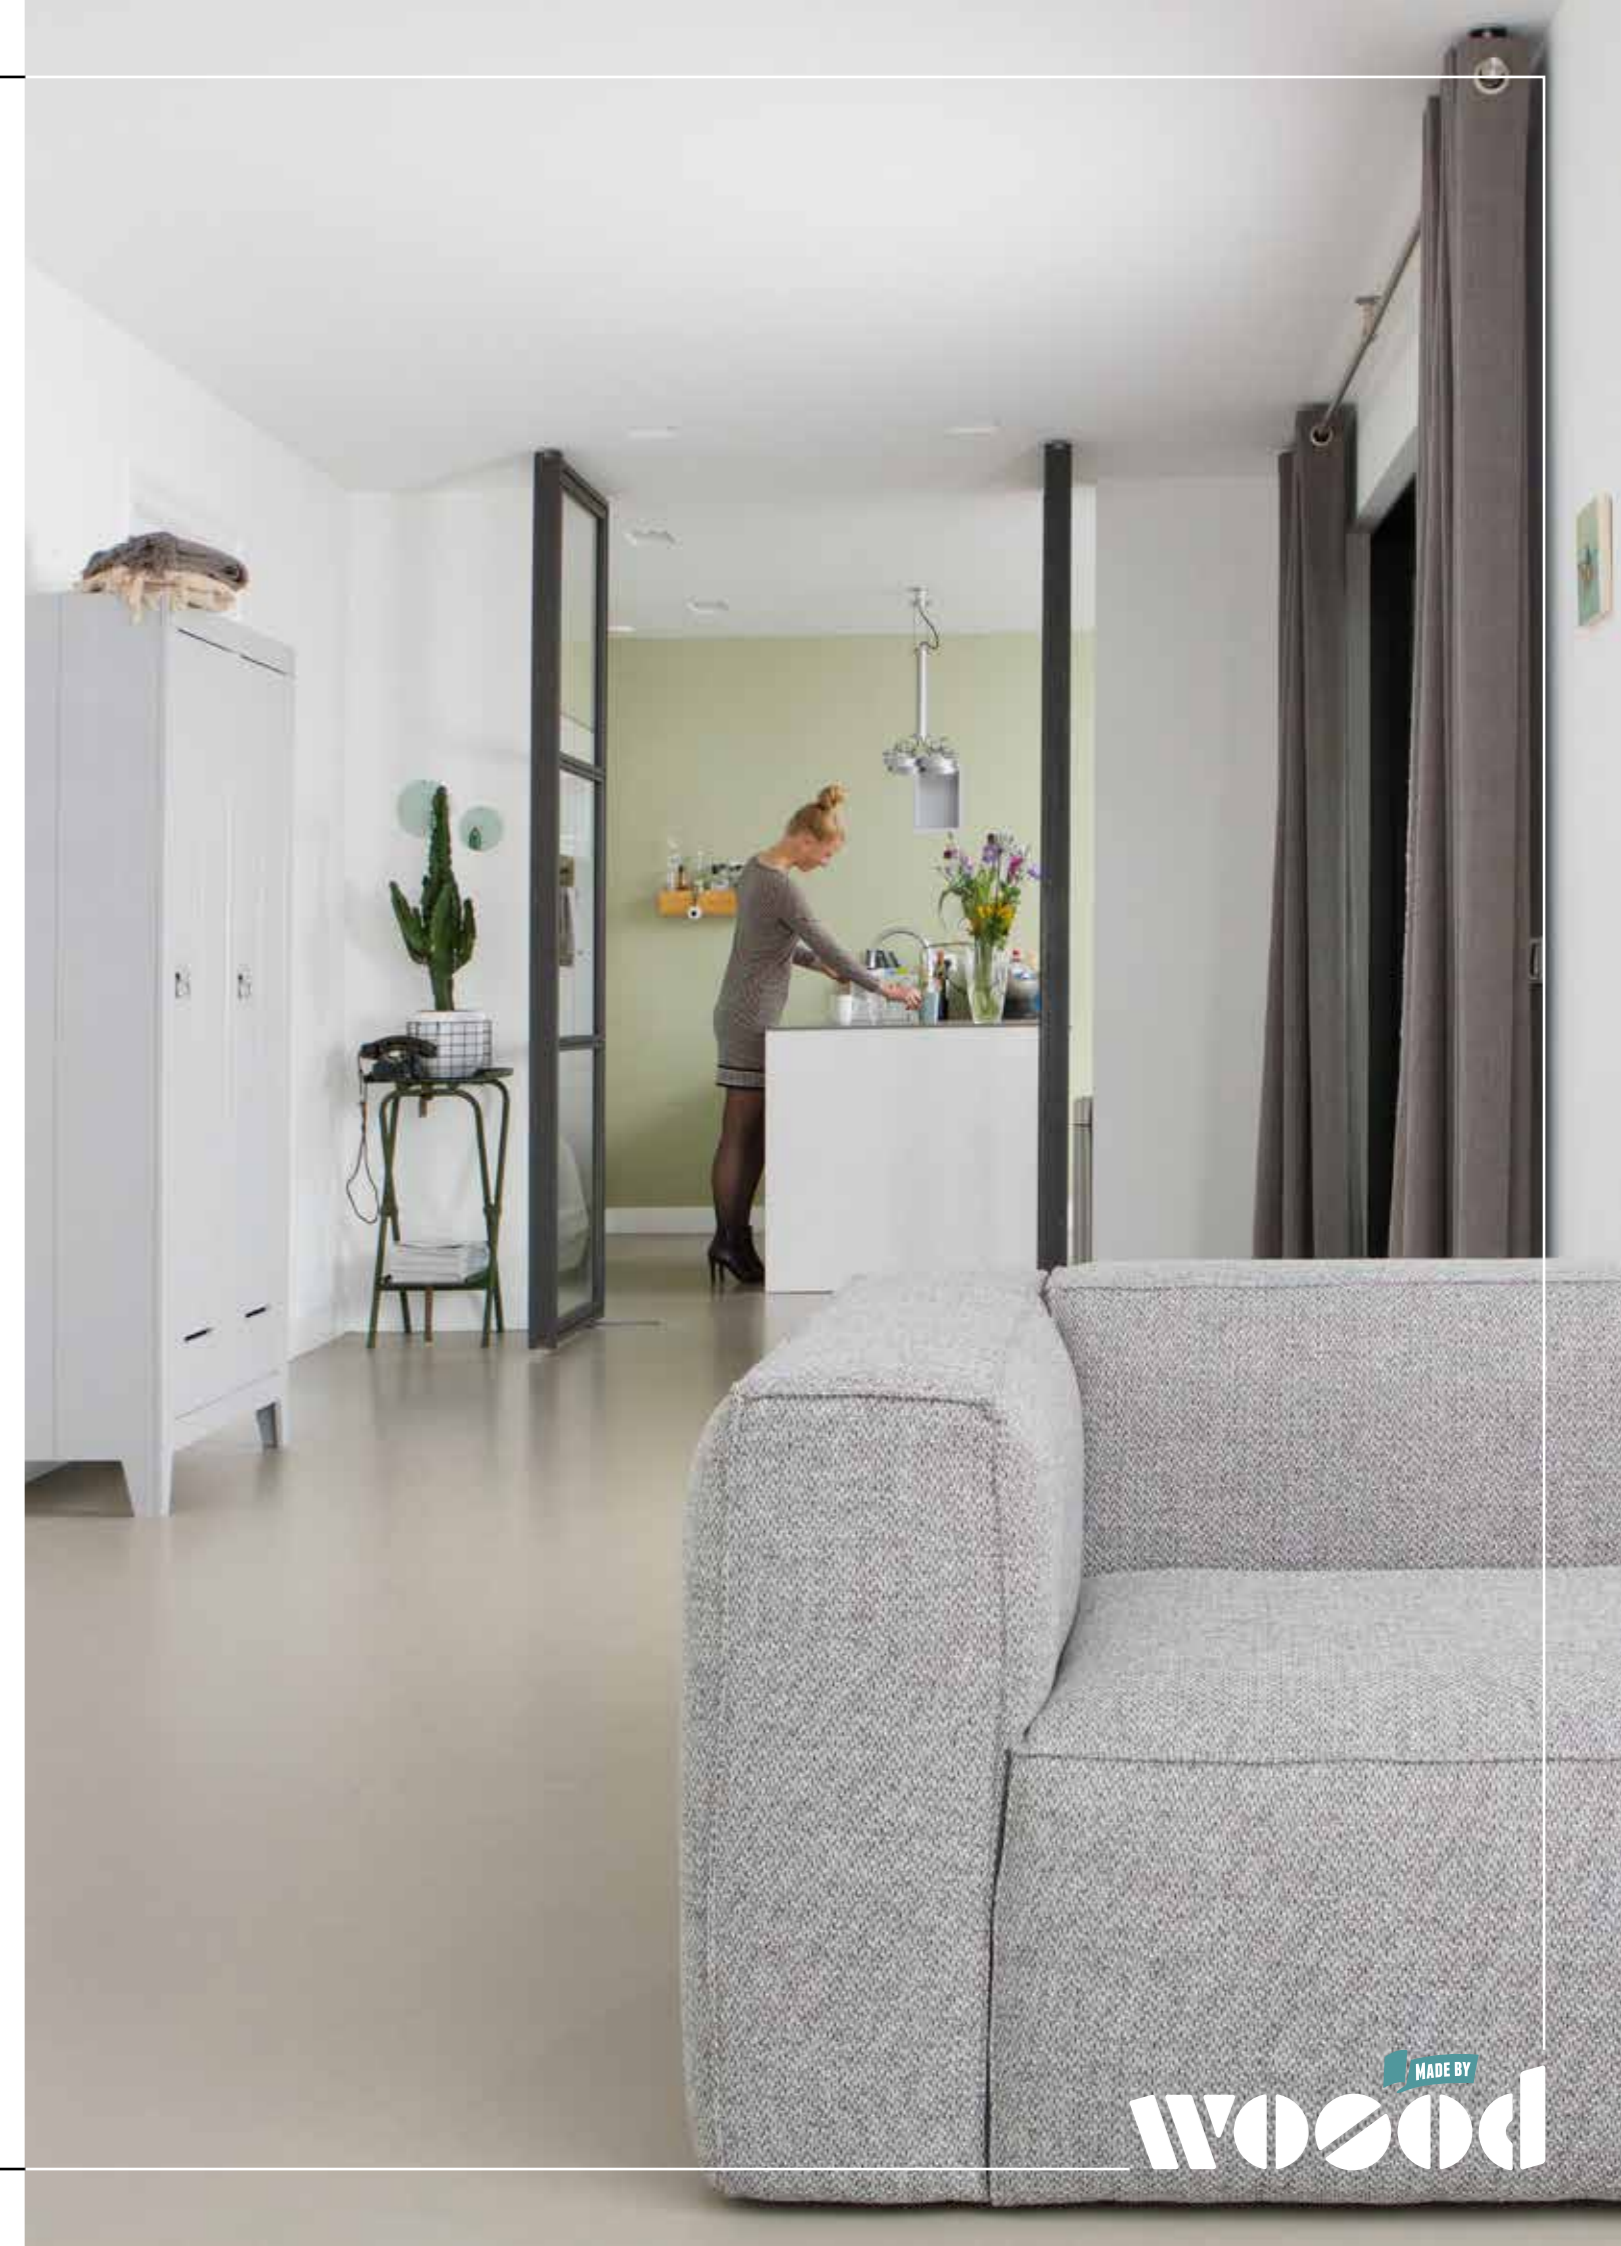

KLUIS cabinet 361218-GBS
Brushed pine, steel grey
190x95x44cm (hxxxd)

IVAR sidetable
Metal, jade green
43,5x40cm
375445-J

OTIS sidetable XL
Metal, black
47x70x60cm (hxxxd)
378641-Z

Zaadmarkt 25, 1681 PD Zwaagdijk-Oost, The Netherlands
(t) +31 88 96 66 300 (e) info@deeeekhoorn.com
(i) www.deeeekhoorn.com